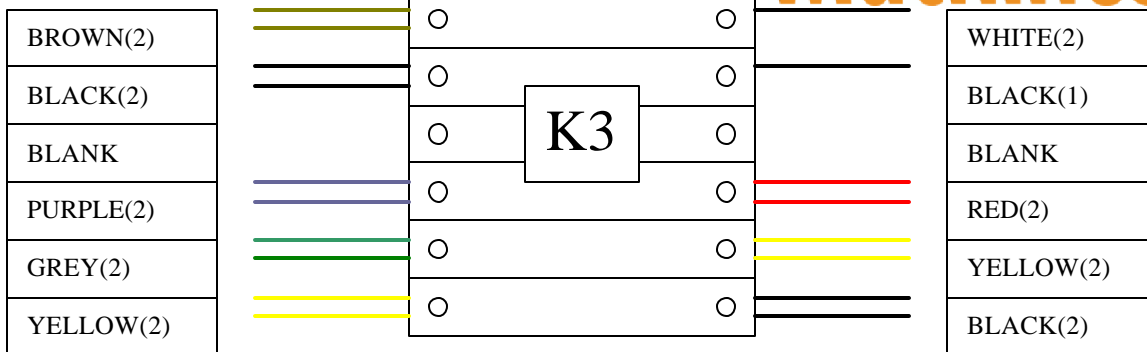

# Martin Yale

INDUSTRIES, INC.

For More Info

**RELAY WIRING FOR PL215/PL265**

Click Here --->

For More Info

Click Here --->

U=UPPER

L=LOWER

### BLADE LIMIT SWITCH WIRING