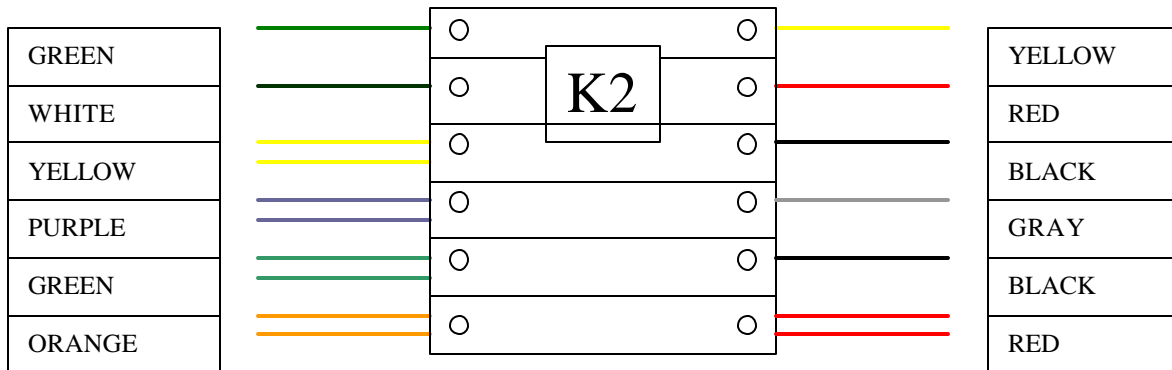

# Martin Yale

INDUSTRIES, INC.

For More Info

**RELAY WIRING FOR PL215/PL265**

Click Here --->

For More Info

Click Here --->

U=UPPER

L=LOWER

### BLADE LIMIT SWITCH WIRING