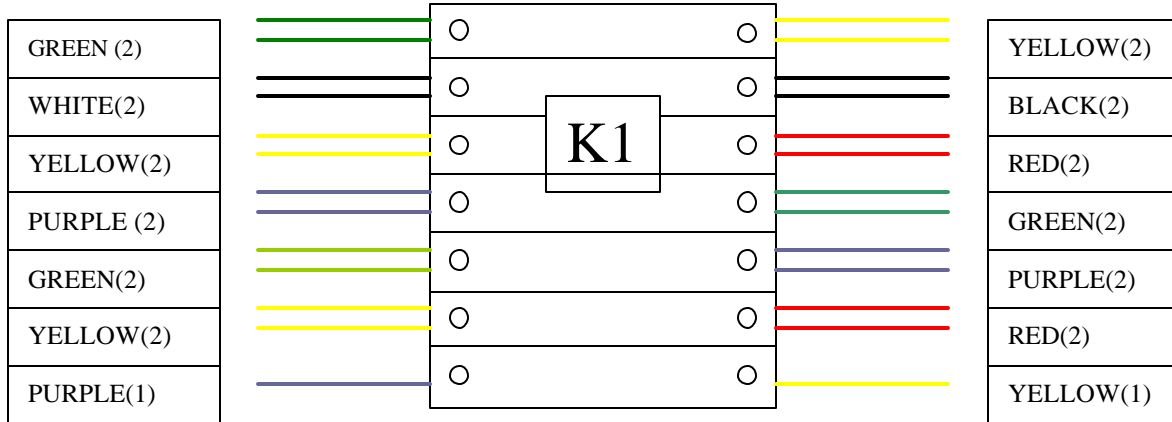

# Martin Yale

INDUSTRIES, INC.

For More Info

**RELAY WIRING FOR PL215/PL265**

Click Here --->

For More Info

Click Here --->

U=UPPER

L=LOWER

### BLADE LIMIT SWITCH WIRING