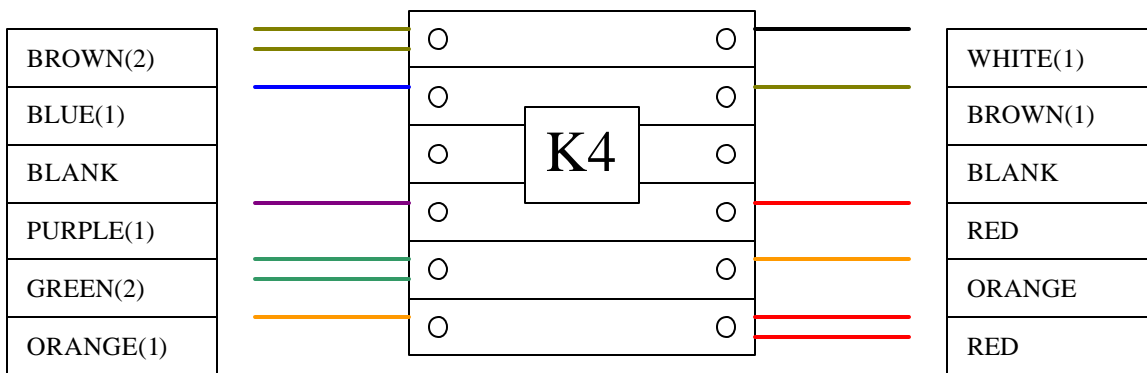

# Martin Yale

INDUSTRIES, INC.

For More Info

**RELAY WIRING FOR PL215/PL265**

Click Here --->

For More Info

Click Here --->

U=UPPER

L=LOWER

### BLADE LIMIT SWITCH WIRING